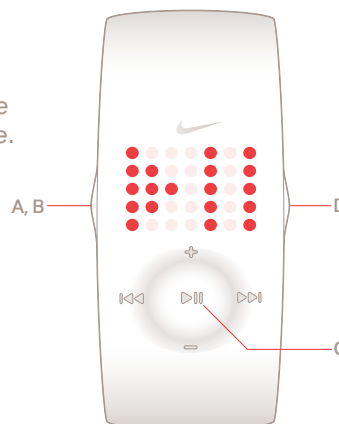

WORKOUT FUNCTIONS

- A Start Workout
- A Voice Feedback
  - Once the run is started, press to hear instant voice feedback of your time, distance, calories and pace.
- B Play PowerSong
  - **HOLD FOR 3 SECONDS**
  - PowerSong plays your favorite song when you need a boost.
- C Pause / Resume Workout
- C End Workout
  - **HOLD FOR 3 SECONDS AFTER WORKOUT PAUSED**
- D Display Time